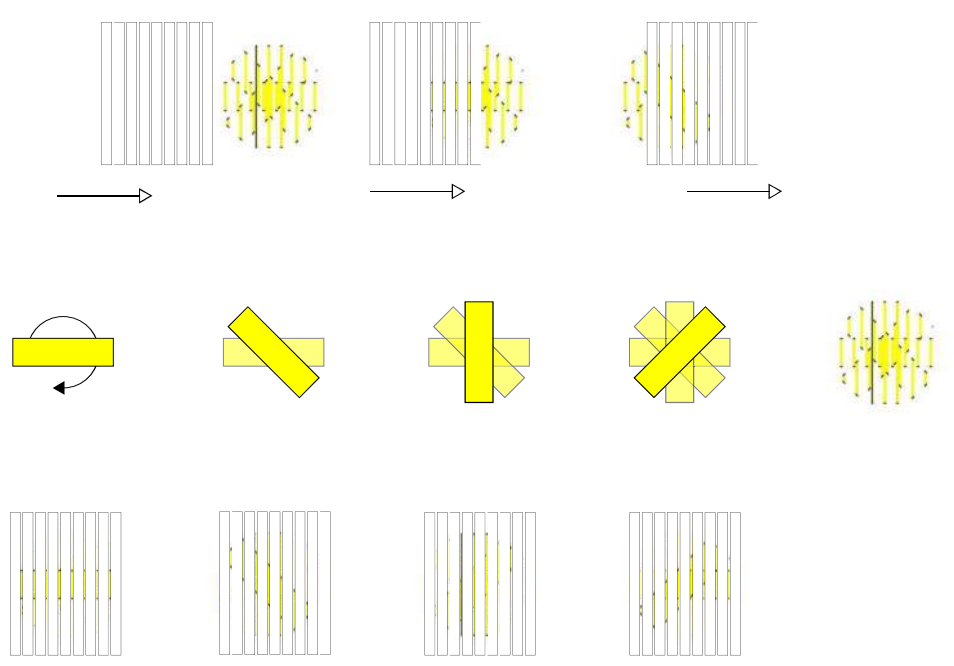

Bethesda Metro

PURPLE LINE

Art-in-Transit

Atelier Manferdini

ASSEMBLY DIAGRAMS

ARTWORK

CONCEPT DIAGRAMS