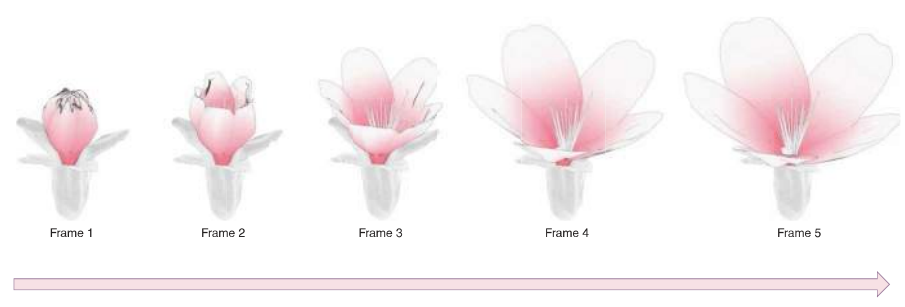

Bethesda Metro

PURPLE LINE

Art-in-Transit

Atelier Manferdini

ASSEMBLY DIAGRAMS

ARTWORK

CONCEPT DIAGRAMS