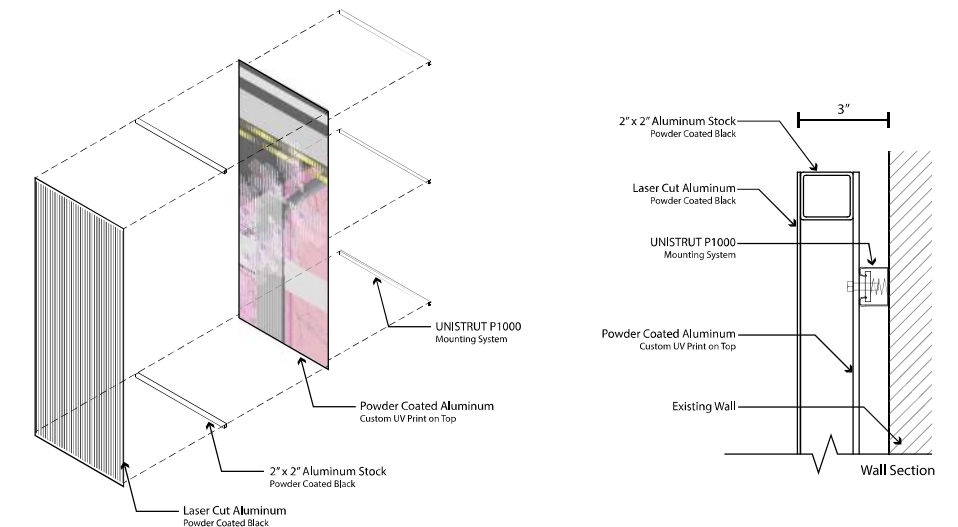

Bethesda Metro

PURPLE LINE

Art-in-Transit

Atelier Manferdini

ASSEMBLY DIAGRAMS

ARTWORK

CONCEPT DIAGRAMS