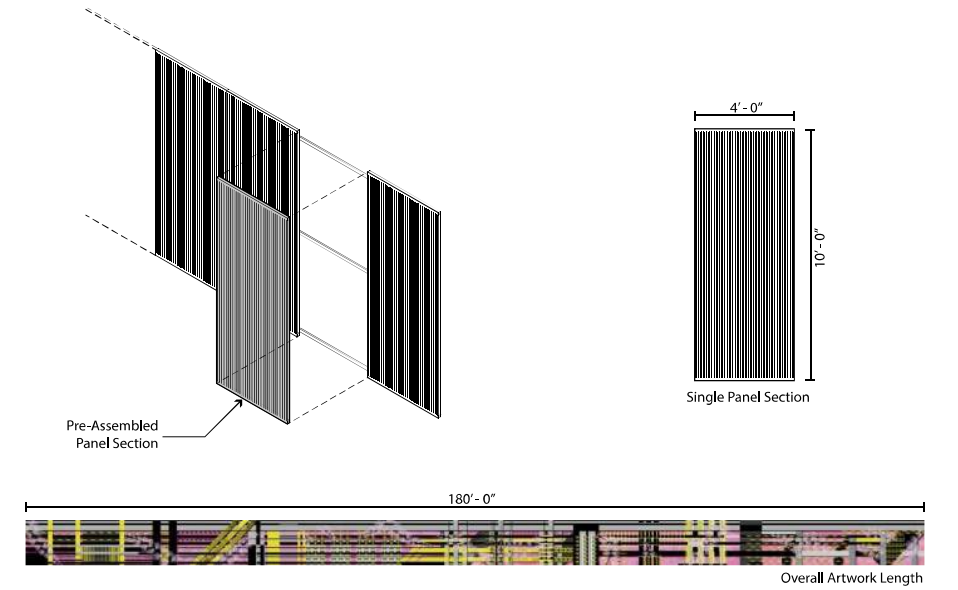

Bethesda Metro

PURPLE LINE

Art-in-Transit

Atelier Manferdini

ASSEMBLY DIAGRAMS

ARTWORK

CONCEPT DIAGRAMS