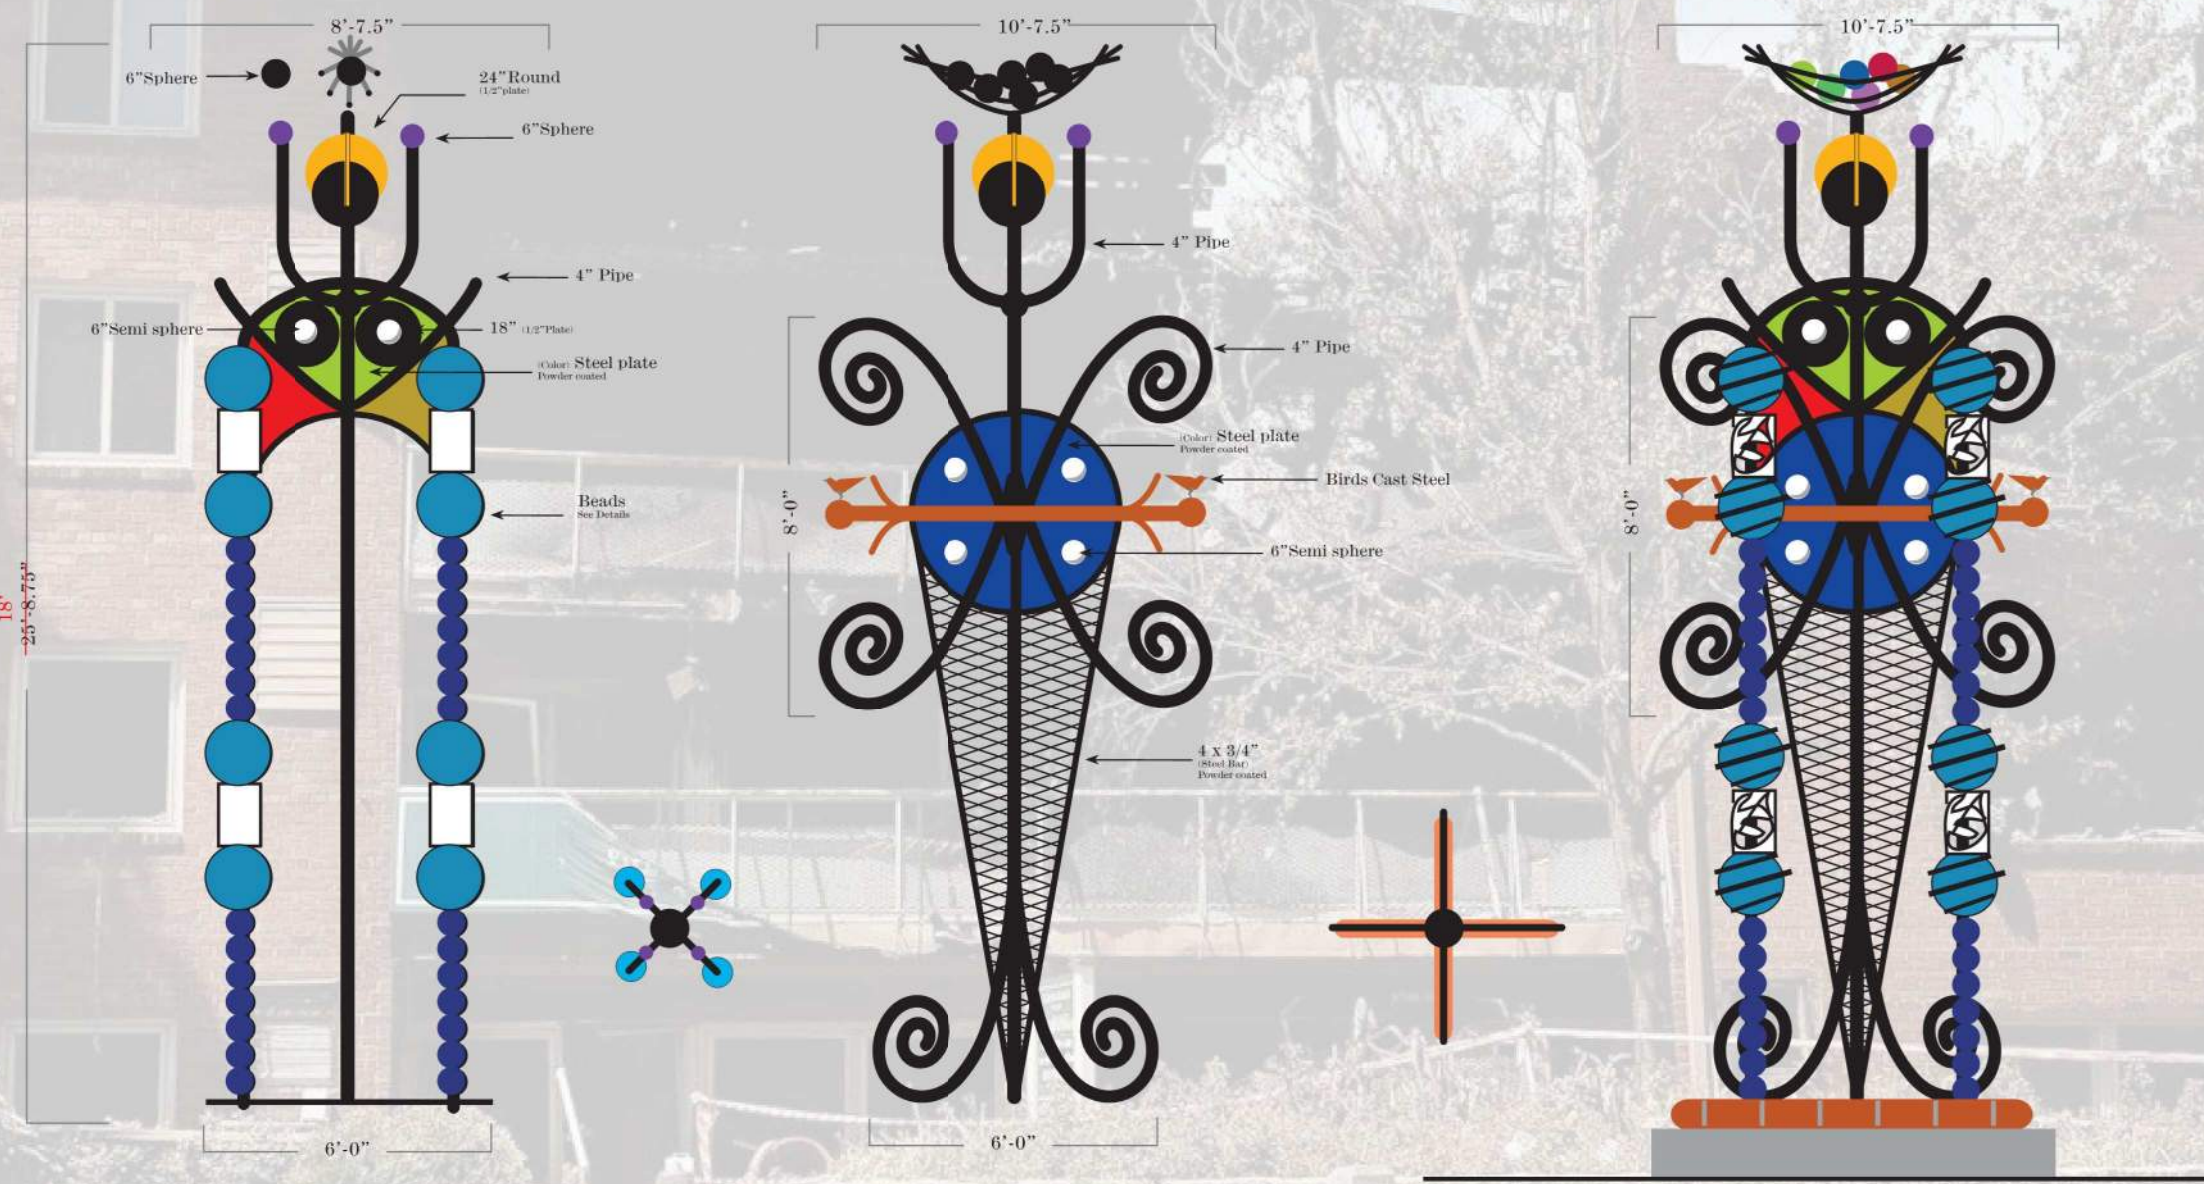

Long Branch

PURPLE LINE

Art-in-Transit

Sam Christian Holmes

1 "Our Lady of the Branch" Not to scale
 A. Illustration/ Elevation

"Our Lady of the Branch"

"Our Lady of the Branch"
 PLT4-S-810-C-
 Long Branch Station

Dimensions:
 Height- 25'-8.75" 18'
 Width- 10'-7.5"
 Powder coated painted steel, Cast Iron,
 Anchored in cement base.

Front

Side

3/4 view

“Our Lady of the Branch”

“Our Lady of the Branch”

PLT4-S-810-C-
Long Branch Station

Dimensions:

Height- ~~25'-8.75"~~ 18'
Width- 10'-7.5"

Powder coated painted steel, Cast Iron,
Anchored in cement base.

1

“Our Lady of the Branch”

Not to scale

A.

Illustration