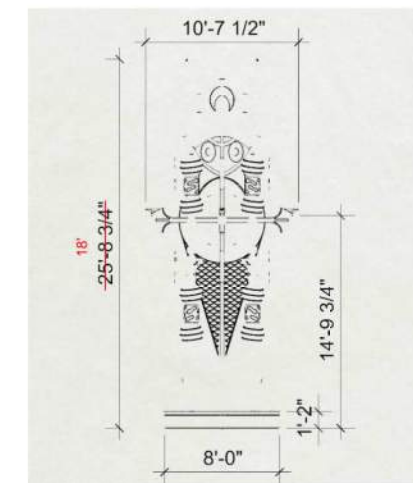

Long Branch

PURPLE LINE

Art-in-Transit

Sam Christian Holmes

1 "Our Lady of the Branch" Not to scale
 A. Illustration/ Elevation

"Our Lady of the Branch"

"Our Lady of the Branch"
 PLT4-S-810-C-
 Long Branch Station

Dimensions:
 Height- 25'-8.75" 18'
 Width- 10'-7.5"
 Powder coated painted steel, Cast Iron,
 Anchored in cement base.

Front

Side

3/4 view

“Our Lady of the Branch”

“Our Lady of the Branch”

PLT4-S-810-C-
Long Branch Station

Dimensions:

Height- ~~25'-8.75"~~ 18'
Width- 10'-7.5"

Powder coated painted steel, Cast Iron,
Anchored in cement base.

1

“Our Lady of the Branch”

Not to scale

A.

Illustration