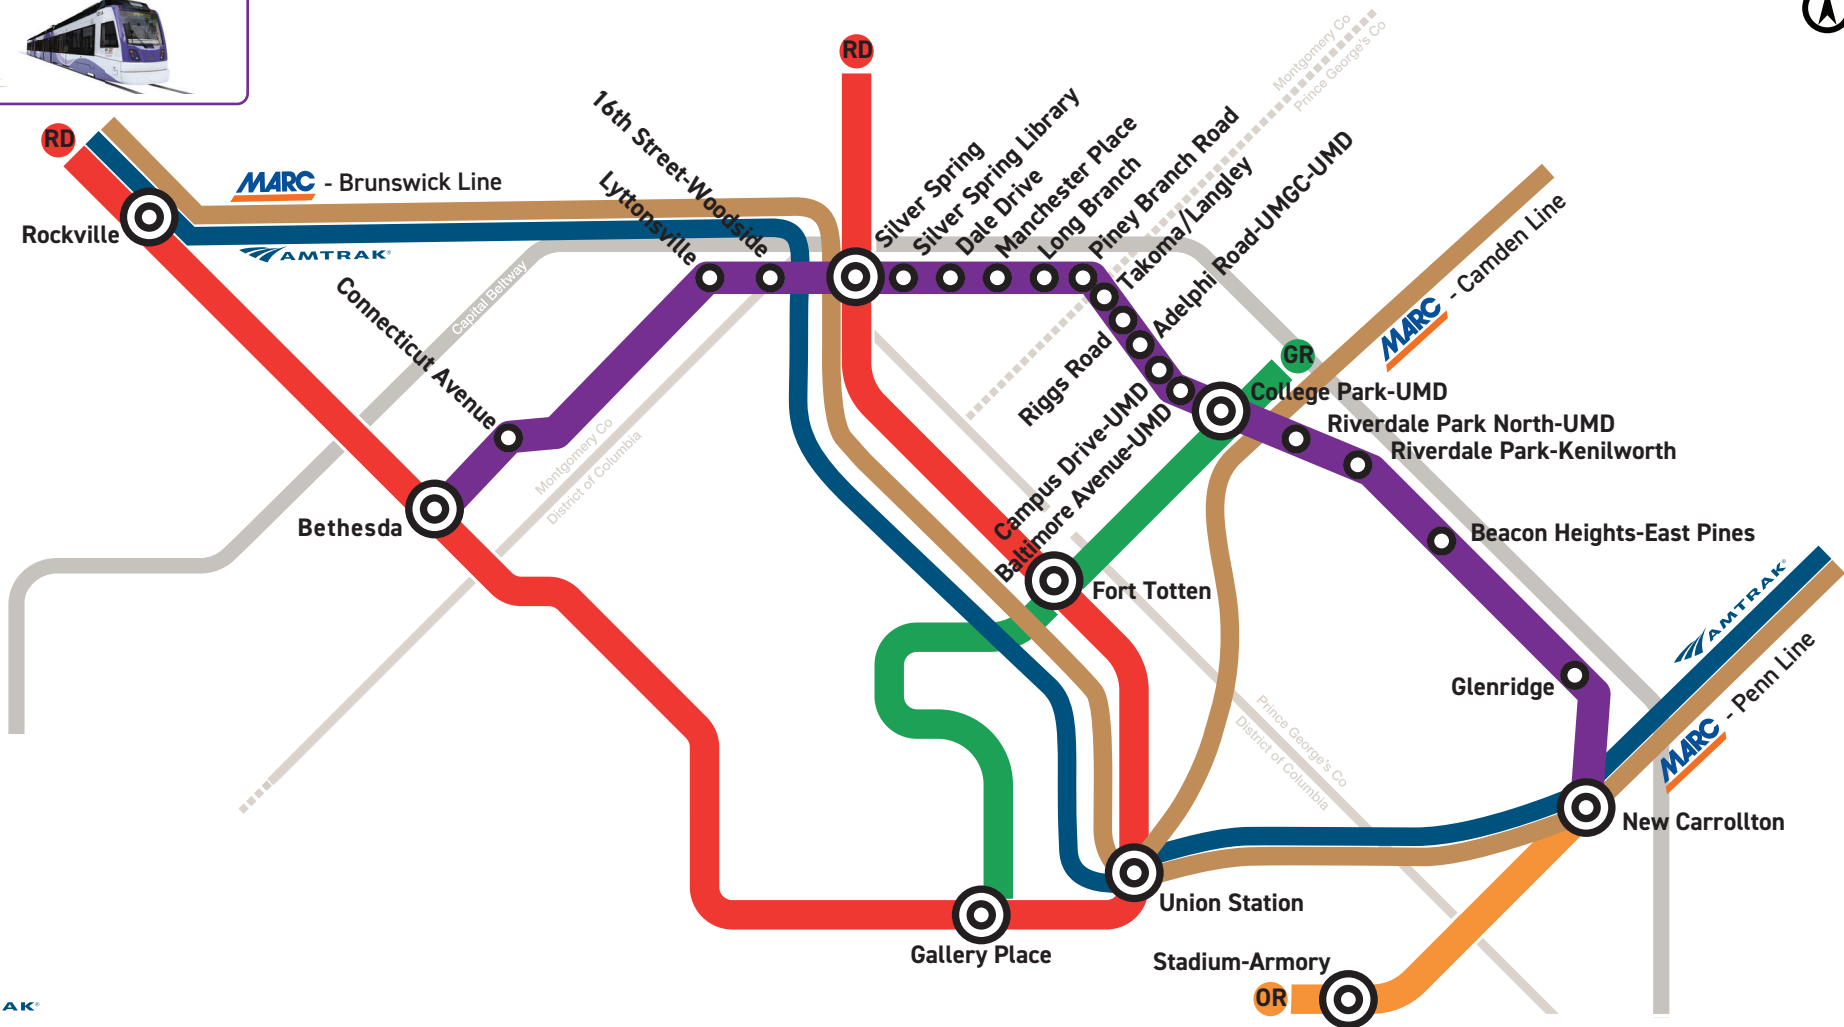

Light Rail Connections Map

LEGEND

- Purple Line
- GR M
- OR M
- RD M
- MARC
- AMTRAK